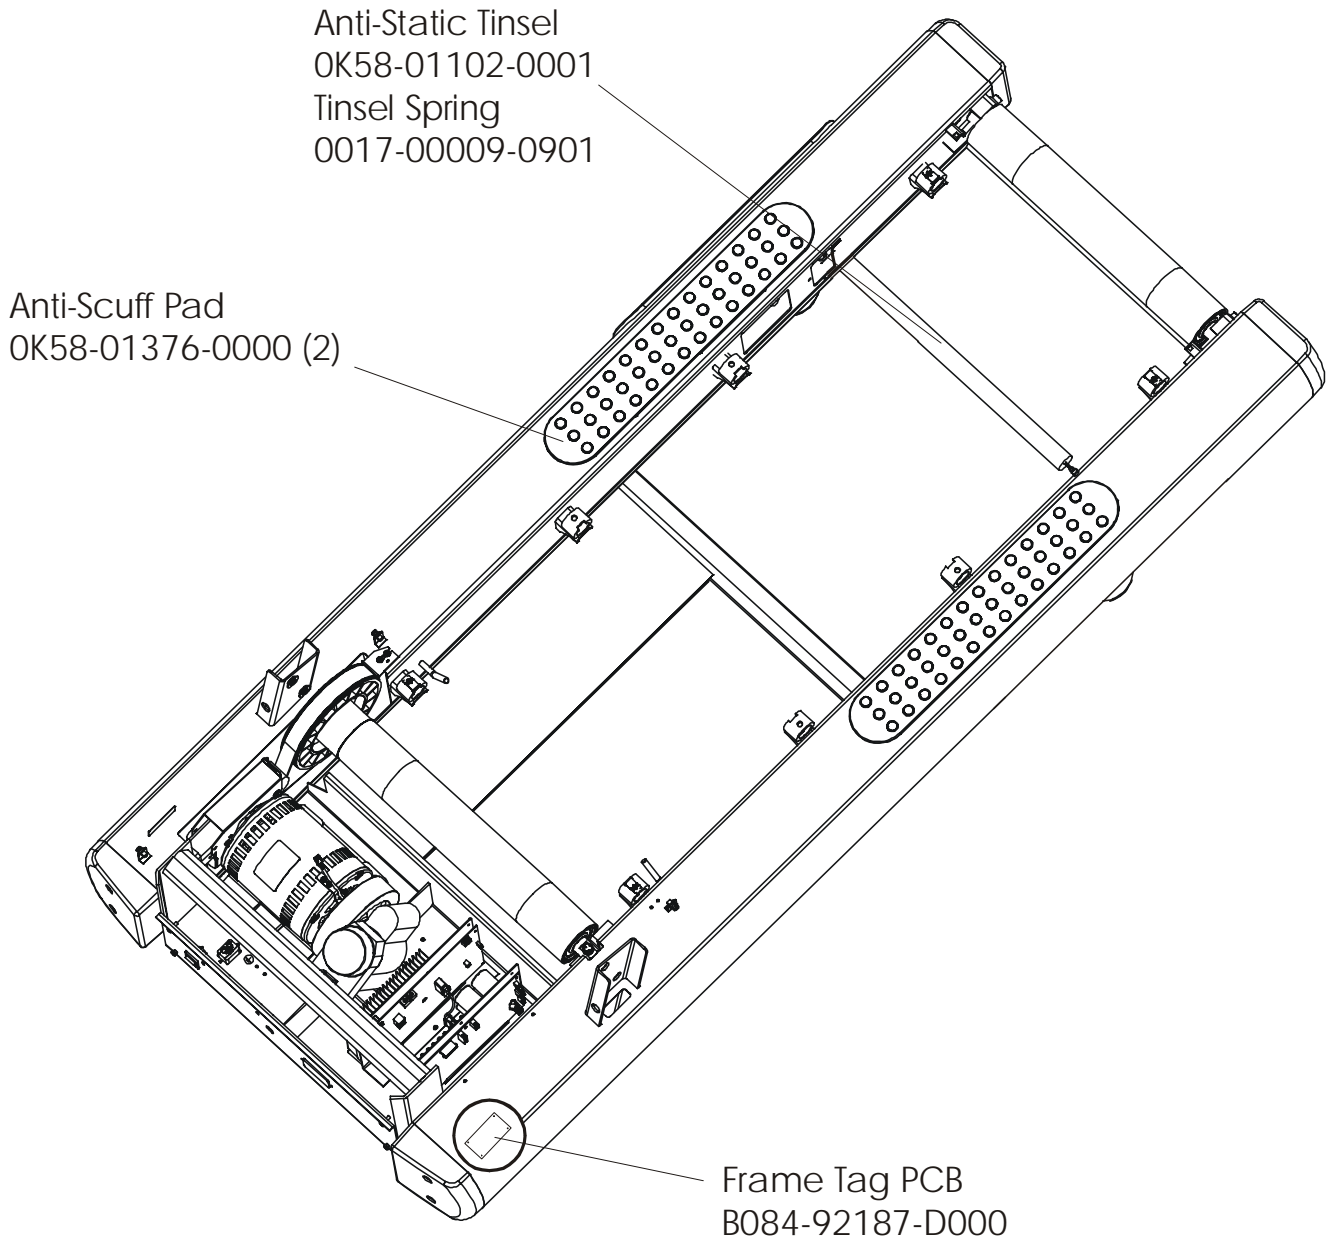

	Page
REAR ENDCAPS AND CUP HOLDERS .....	4
SCUFF PAD, TINSEL AND FRAME TAG BOARD .....	5
CONSOLE AND RELATED COMPONENTS.....	6
UPRIGHTS, HANDRAILS AND ERGO BAR .....	7
MOTOR COVER, FRONT COVER AND ENDCAPS .....	8
BELT, DECK AND REAR ROLLER.....	9
LIFT FRAME AND MOTOR .....	10
WAX/LIFT ASSEMBLY .....	11
MOTOR CONTROLLER ASSEMBLY.....	12
DRIVE MOTOR ASSEMBLY .....	13
IDLER ARM ASSEMBLY AND STATIC BRUSH.....	14
LEG LEVELER ASSEMBLY .....	15
FRONT ROLLER ASSEMBLY .....	16
ERGO BAR WITH LIFE PULSE.....	17
POWER COMPONENTS SCHEMATIC .....	18
CABLES .....	19

**ARCTIC SILVER 97Ti**  
**Rear End Caps and Cup Holders**

**97T-0XXX-03**  
**S/N ATV100000 and UP**

**ARCTIC SILVER 97Ti**

**Scuff Pad, Tinsel and Frame Tag Board**

**97T-0XXX-03**

**S/N ATV100000 and UP**